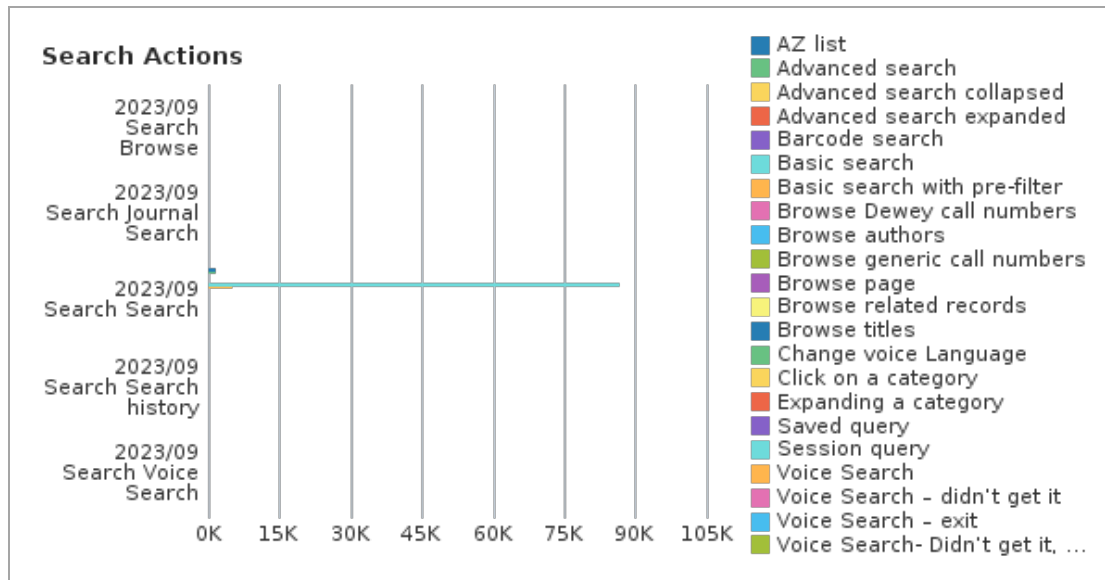

查詢行為	次數	百分比
瀏覽查詢-索書號(中文) (Browse generic call numbers)	1	0.0%
查詢總計	96,336	100.0%

三、使用者類型分析

排名	使用者類型	次數	百分比
1	未驗證 /GUEST	68,153	70.75%
2	001 碩士班學生 /Graduate(MA)	13,959	14.49%
3	000 大學部學生 /Undergraduate	7,726	8.02%
4	002 博士班學生 /Graduate(PhD)	2,339	2.43%
5	020 專任教師 /Full time faculty	506	0.53%
其他		2,653	3.8%
總計		96,336	100.00%

註：因 Primo 未要求讀者必須登入，故「未驗證」為最多，登入後所進行之查詢行為方能統計其使用者類型。

四、查詢畫面功能點選使用統計

功能點選使用項目	次數	百分比
顯示完整紀錄(Display full record)	54,435	34.3%
點選題名(Click on title)	32,311	20.3%
檢索結果左側「僅顯示」項目(Click on availability statement)	21,020	13.2%
下一頁(Next page)	14,358	9.0%
後分類(Facet filtering)	7,807	4.9%