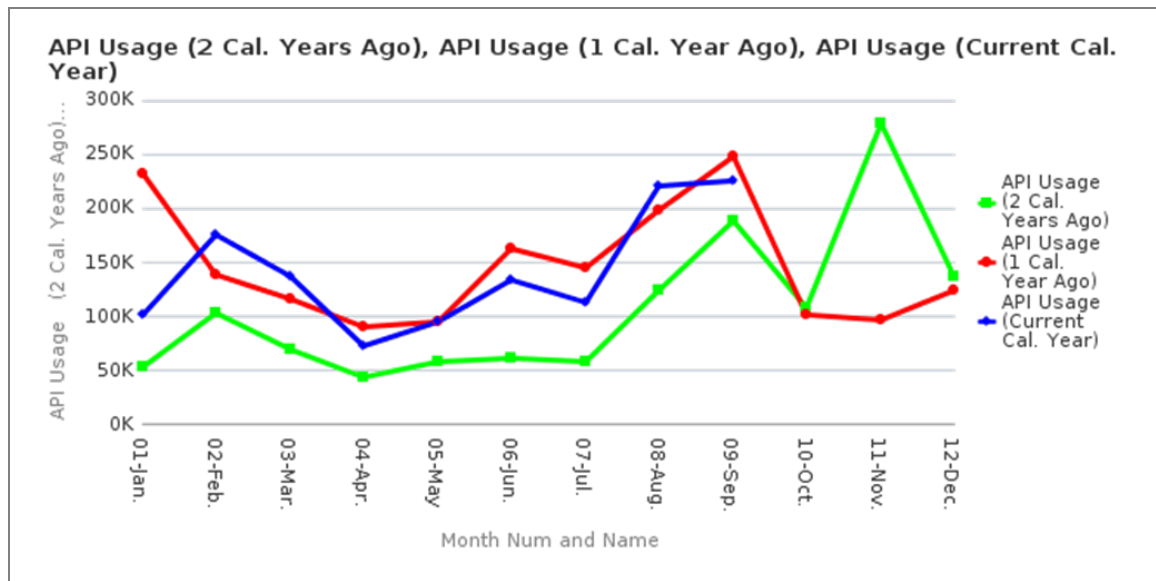

本館每日 API Requests 上限為 76,000。(The Daily API Request Threshold permits 1000 API calls per

number of named user licenses per day. 76 named users X 1000 calls = 76,000 daily requests.)

二、 API executions YoY

與去年同期相比(Year over Year)API 執行的變化。

Month Num and Name	API Usage (2 Cal. Years Ago)	API Usage (1 Cal. Year Ago)	API Usage (Current Cal. Year)	% Increase / Decrease Current and 1 Year Ago
01-Jan.	54,198	232,172	102,525	-56%
02-Feb.	103,143	138,564	176,183	27%
03-Mar.	69,716	116,099	137,594	19%
04-Apr.	44,366	91,034	73,510	-19%
05-May	58,307	96,077	94,817	-1%
06-Jun.	62,129	162,466	134,254	-17%
07-Jul.	58,754	144,648	112,368	-22%
08-Aug.	124,095	197,806	220,881	12%
09-Sep.	188,716	248,993	225,231	-10%
10-Oct.	108,337	101,595		
11-Nov.	278,175	96,409		
12-Dec.	137,961	123,715		