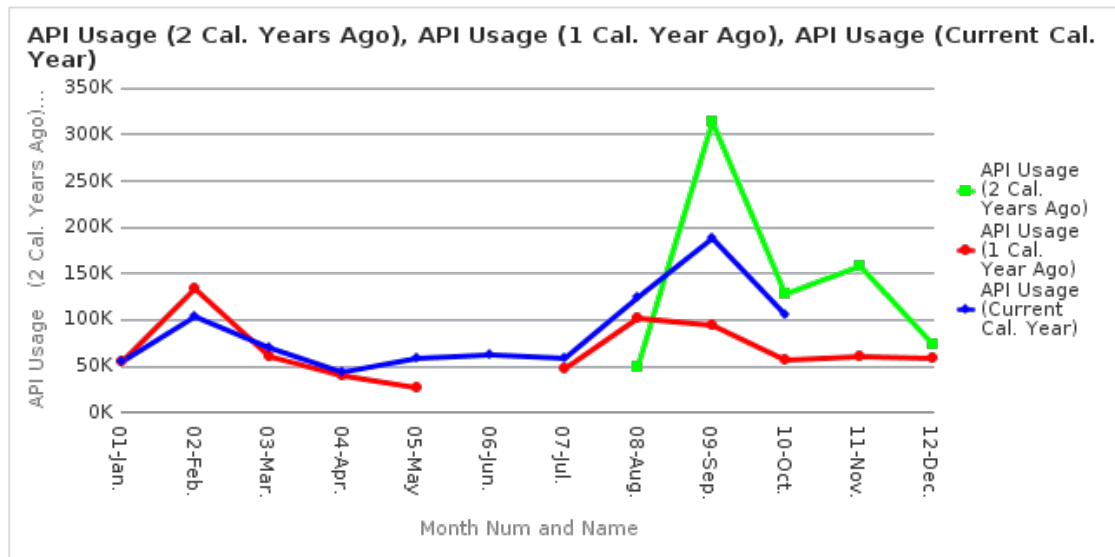

本館每日 API Requests 上限為 76,000。(The Daily API Request Threshold permits 1000 API calls per number of named user licenses per day. 76 named users X 1000 calls = 76,000 daily requests.)

二、API executions YoY

與去年同期相比(Year over Year)API 執行的變化

Month Num and Name	API Usage	API Usage	API Usage	% Increase / Decrease
	(2 Cal. Years Ago)	(1 Cal. Year Ago)	(Current Cal. Year)	Current and 1 Year Ago
01-Jan.		55,800	54,198	-3%

02-Feb.		133,258	103,143	-23%
03-Mar.		59,831	69,716	17%
04-Apr.		39,813	44,366	11%
05-May		27,280	58,307	114%
06-Jun.			62,129	
07-Jul.		48,208	58,754	22%
08-Aug.	48,459	102,740	124,095	21%
09-Sep.	314,705	93,864	188,716	101%
10-Oct.	128,036	56,193	105,302	87%
11-Nov.	159,030	60,313		
12-Dec.	73,501	58,290		