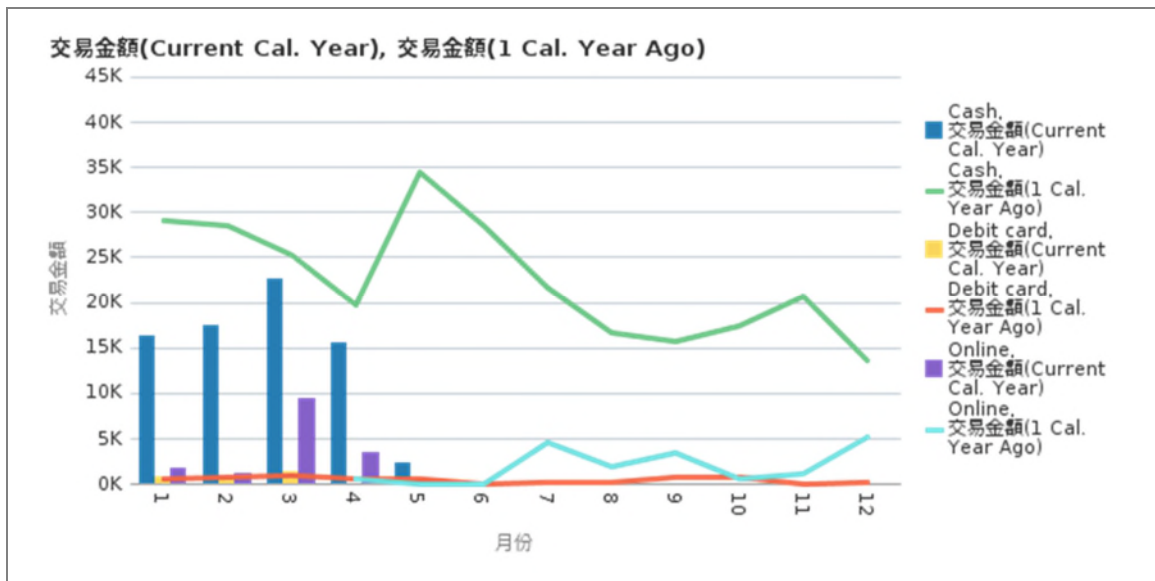

肆、圖書館網站使用統計分析

一、網頁瀏覽量統計

	本月(5月)	上月	本年度累計
新網站	87,317	86,505	441,503

二、本月網站熱門連結前二十大排名

名次	連結名稱	網頁	累計瀏覽次數
1	首頁	/, /index.php, /?Lang=zh-tw, /?m=6100, /?m=	44,404
2	考古題	/p/426-1000-3.php?Lang=zh-tw	4,513
3	開放時間	/p/404-1000-532.php?Lang=zh-tw,/p/412-1000-196.php?Lang=zh-tw	3,360
4	查詢系統	/p/412-1000-96.php?Lang=zh-tw	1,536
5	場地借用	/p/404-1000-307.php?Lang=zh-tw	1,403
6	入館須知	/p/404-1000-321.php?Lang=zh-tw	810
7	投稿停、看、聽！別讓「掠奪性期刊」影響您的學術聲譽	/p/404-1000-684.php?Lang=zh-tw	751
8	最新消息	/p/403-1000-12-1.php?Lang=zh-tw	695
9	學生	/p/404-1000-611.php?Lang=zh-tw	637
10	離校說明及論文繳交	/p/404-1000-288.php?Lang=zh-tw	509
11	各組聯絡資訊	/p/404-1000-312.php?Lang=zh-tw	507
12	歡迎使用資料庫的AI功能與了解AI使用注意事項(持續增加中)	/p/406-1000-3987,r12.php?Lang=zh-tw	438
13	中正圖書館	/p/404-1000-563.php?Lang=zh-tw	436
14	圖書借閱	/p/404-1000-277.php?Lang=zh-tw	417
15	期刊收錄及排名查詢	/p/404-1000-291.php?Lang=zh-tw	382
16	期末考延長開放公告(2025/05/26-5/30, 6/1-6/19)	/p/406-1000-4210,r12.php?Lang=zh-tw	363
17	達賢圖書館	/p/404-1000-567.php?Lang=zh-tw	362
18	資料庫講習課程	/p/404-1000-297.php?Lang=zh-tw	351
19	影印列印	/p/404-1000-303.php?Lang=zh-tw	326
20	端午節閉館公告(2025.05.30-31)	/p/406-1000-4220,r12.php?Lang=zh-tw	316