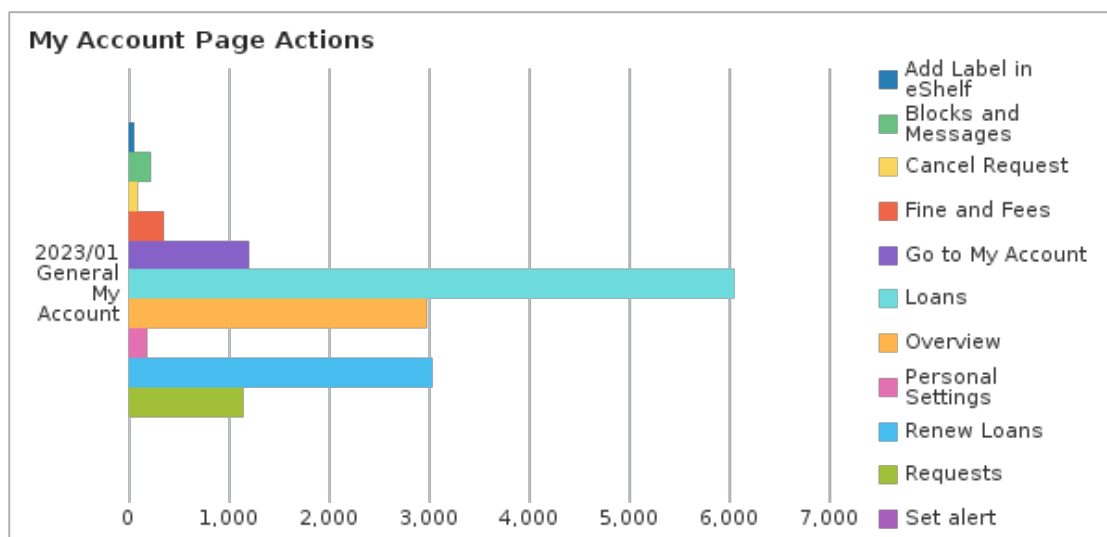

貳、讀者利用圖書館自動化系統所使用裝置統計

裝置	作業系統	瀏覽器	次數	
Laptop/PC	Chrome OS	Chrome	36	
		Linux	Chrome	353
	Mac	Edge	1	
		Firefox	137	
		Chrome	26,743	
		Edge	1,201	
	Windows	Firefox	489	
		Safari	22,715	
		Chrome	97,746	
		Edge	11,219	
Firefox		3,547		
	MSIE	46		
	Opera	287		
Laptop/PC 總計			164,520	
android	Android	Chrome	12,046	
		Edge	41	
		Firefox	117	
		Opera	132	
android 總計			12,336	
ipad	iOS	Chrome	1,118	
		Edge	4