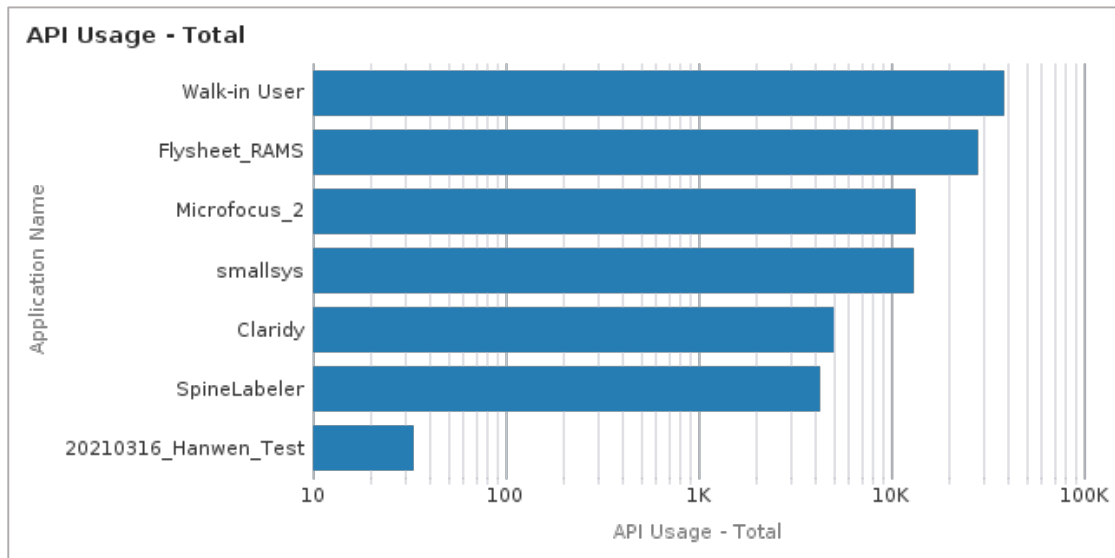

smallsys(小系統)	13,067
Clarity(智慧書架)	5,004
SpineLabeler(書標印表機)	4,317
20210316_Hanwen_Test(瀚文測試)	33
總計	102,525

本館每日 API Rquests 上限為 76,000。(The Daily API Request Threshold permits 1000 API calls per number of named user licenses per day. 76 named users X 1000 calls = 76,000 daily requests.)

二、 API executions YoY

與去年同期相比(Year over Year)API 執行的變化。

Month Num and Name	API Usage (2 Cal. Years Ago)	API Usage (1 Cal. Year Ago)	API Usage (Current Cal. Year)	% Increase / Decrease Current and 1 Year Ago
01-Jan.	54,198	232,172	102,525	-56%
02-Feb.	103,143	138,564	66,066	-52%
03-Mar.	69,716	116,099		
04-Apr.	44,366	91,034		
05-May	58,307	96,077		
06-Jun.	62,129	162,466		
07-Jul.	58,754	144,648		
08-Aug.	124,095	197,806		
09-Sep.	188,716	248,993		
10-Oct.	108,337	101,595		
11-Nov.	278,175	96,409		
12-Dec.	137,961	123,715