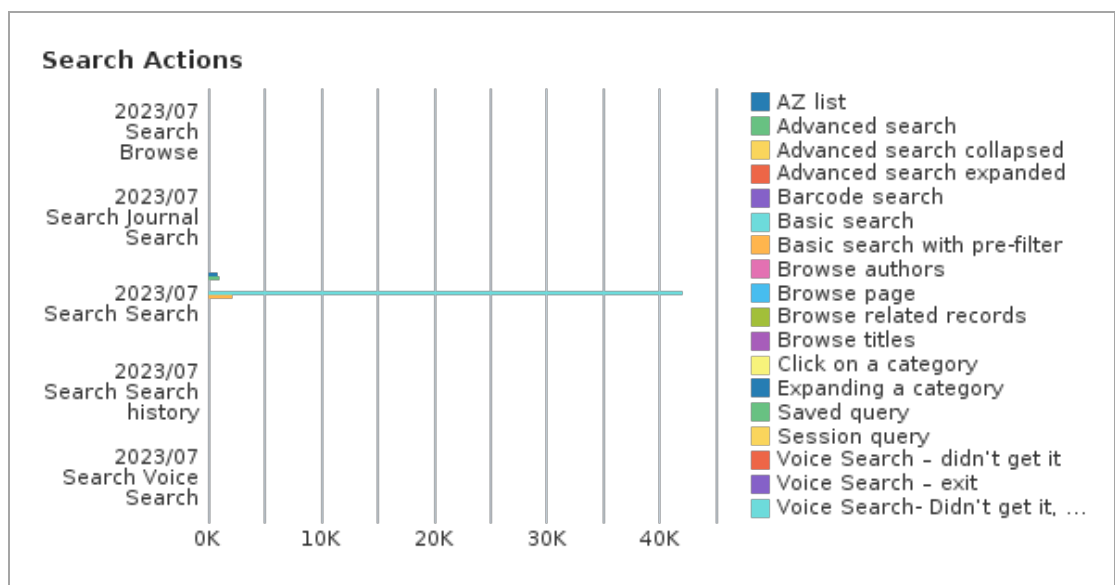

二、 查詢行為統計

查詢行為	次數	百分比
簡易查詢(Basic search)	42,064	90.9%
預先篩選的簡易查詢(Basic search with pre-filter)	2,178	4.7%
進階查詢(Advanced search)	963	2.1%
A 到 Z 清單(AZ list)	742	1.6%
選擇類別(Click on a category)*	54	0.1%
擴展進階檢索(Advanced search expanded)	51	0.1%
瀏覽查詢-題名(Browse titles)	42	0.1%
瀏覽相關紀錄(Browse related records)	42	0.1%
折疊進階檢索(Advanced search collapsed)	36	0.1%
瀏覽查詢(Browse page)	34	0.1%
從檢索歷程紀錄查詢(Session query)	22	0.0%
語音查詢-退出(Voice Search – exit)	18	0.0%
條碼號檢索(Barcode search)	17	0.0%
從已存查詢條件查詢(Saved query)	5	0.0%
瀏覽查詢-作者(Browse authors)	4	0.0%
展開類別-資料庫檢索(Expanding a category)*	3	0.0%
語音查詢-未取得(Voice Search – didn't get it)	3	0.0%
語音查詢-未取得，請確認您的麥克風(Voice Search- Didn't get it, please check your mic)	1	0.0%
查詢總計	46,279	100.00%