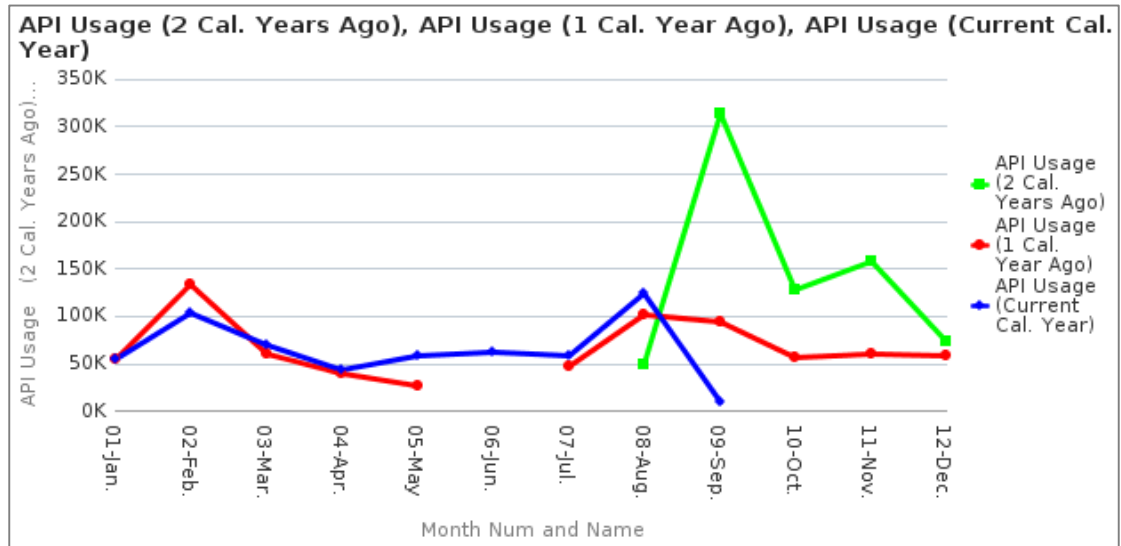

07-Jul.		48,208	58,754	22%
08-Aug.	48,459	102,740	124,095	21%
09-Sep.	314,705	93,864		
10-Oct.	128,036	56,193		
11-Nov.	159,030	60,313		
12-Dec.	73,501	58,290		

肆、圖書館網站使用統計分析

一、網站瀏覽量統計

	本月(8月)	上月	本年度累計
頁次	131,136	131,013	1,356,053

二、網站熱門連結前二十大排名 [網址](#)

名次	連結名稱	網頁	累計瀏覽次數
1	首頁	/	71,699
2	本館開放時間	/zh_tw/2/201	5,804
3	圖書館連結	/sso/incculib	5,222
4	圖書館 7/27(二)起相關服務異動公告	/zh_tw/announcement/圖書館 7-27-二-起相關服務異動公告-61360789	4,053
5	一般訪客	/zh_tw/Guest	3,418
6	行動版	?m=6100	2,472
7	電子資源查詢	/zh_tw/search/105	2,447