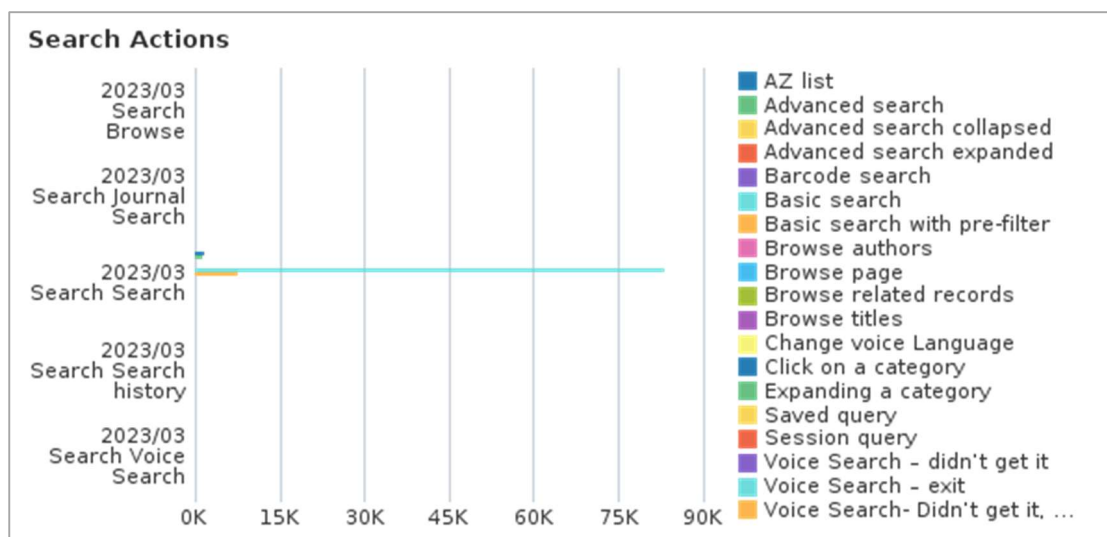

查詢行為	次數	百分比
簡易查詢(Basic search)	83,077	87.9%
預先篩選的簡易查詢(Basic search with pre-filter)	7,426	7.9%
A 到 Z 清單(AZ list)	1,736	1.8%
進階查詢(Advanced search)	1,345	1.4%
選擇類別(Click on a category)*	289	0.3%
折疊進階檢索(Advanced search collapsed)	98	0.1%
瀏覽查詢(Browse page)	93	0.1%
展開類別-資料庫檢索(Expanding a category)*	93	0.1%
擴展進階檢索(Advanced search expanded)	89	0.1%
語音查詢-退出(Voice Search – exit)	68	0.1%
從檢索歷程紀錄查詢(Session query)	59	0.1%
瀏覽查詢-題名(Browse titles)	58	0.1%
瀏覽相關紀錄(Browse related records)	31	0.0%
語音查詢-未取得(Voice Search – didn't get it)	13	0.0%
條碼號檢索(Barcode search)	10	0.0%
瀏覽查詢-作者(Browse authors)	6	0.0%
語音查詢-未取得，請確認您的麥克風 (Voice Search- Didn't get it, please check your mic)	5	0.0%
從已存查詢條件查詢(Saved query)	3	0.0%
更改語音語言(Change voice Language)	1	0.0%
查詢總計	94,500	100.00%