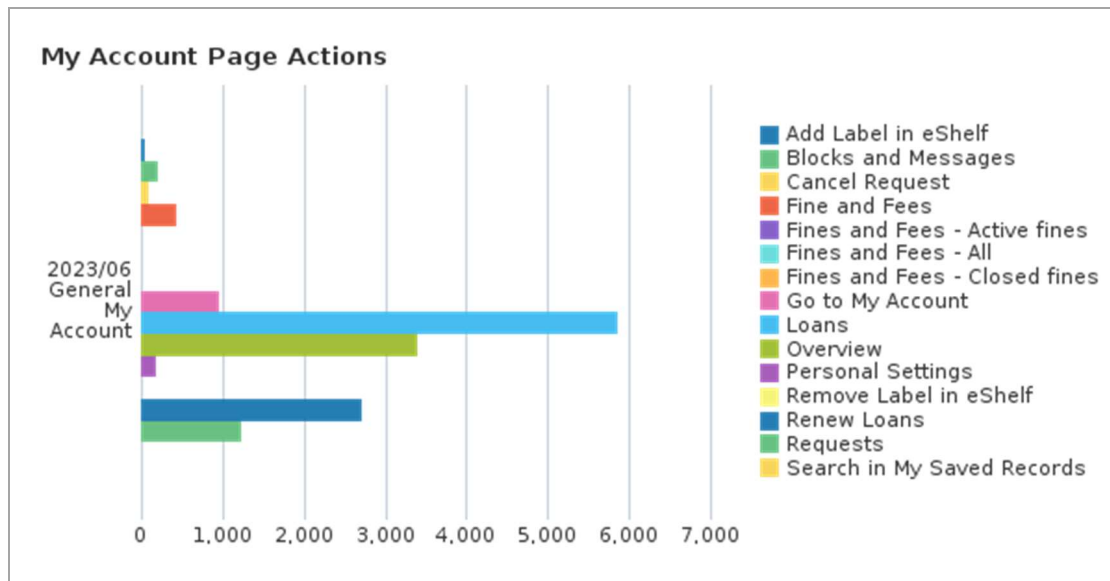

貳、讀者利用圖書館自動化系統所使用裝置統計

裝置	作業系統	瀏覽器	次數	
Laptop/PC	Chrome OS	Chrome	29	
		Linux	Chrome	577
	Mac	Unknown	Edge	1
			Firefox	104
			Chrome	26,709
			Edge	563
	Windows	Unknown	Firefox	561
			Safari	23,973
			Chrome	2
			Unknown	1
	Windows	Unknown	Chrome	114,276
			Edge	12,835
			Firefox	3,226
			Opera	247
Laptop/PC 總計			183,104	
android	Android	Chrome	12,299	
		Edge	45	
		Firefox	86	
		Opera	43	
		Safari	13	
android 總計			12,486