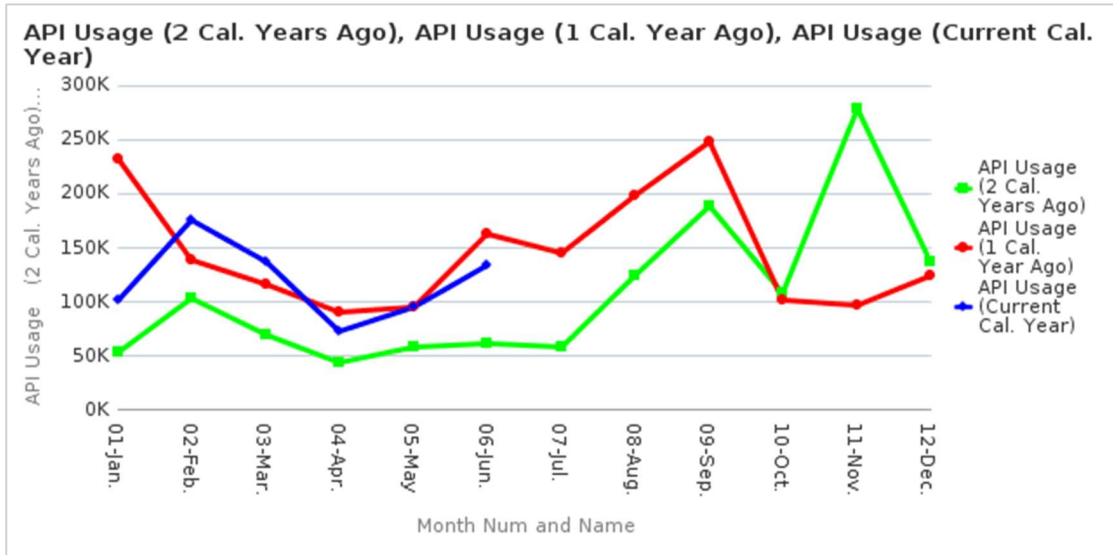

07-Jul.	58,754	144,648	
08-Aug.	124,095	197,806	
09-Sep.	188,716	248,993	
10-Oct.	108,337	101,595	
11-Nov.	278,175	96,409	
12-Dec.	137,961	123,715