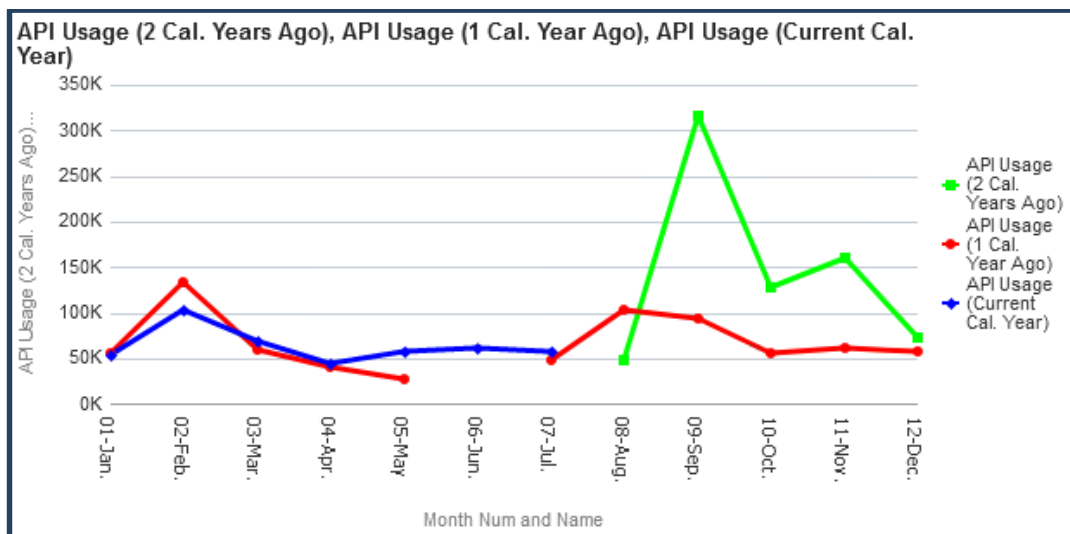

03-Mar.		59,831	69,716	17%
04-Apr.		39,813	44,366	11%
05-May		27,280	58,307	114%
06-Jun.			62,129	
07-Jul.		48,208	57,556	19%
08-Aug.	48,459	102,740		
09-Sep.	314,705	93,864		
10-Oct.	128,036	56,193		
11-Nov.	159,030	60,313		
12-Dec.	73,501	58,290		

肆、新版網站使用統計分析

一、網站瀏覽量統計

	本月(7月)	上月	本年度累計
頁次	131,013	126,425	1,224,917

二、網站熱門連結前二十大排名 [網址](#)

名次	連結名稱	網頁	累計瀏覽次數
1	首頁	/	70,488
2	圖書館 7/27(二)起相關服務異動公告	/zh_tw/announcement/圖書館7-27-二-起相關服務異動公告-61360789	7,048
3	圖書館連結	/sso/incculib	6,565
4	一般訪客	/zh_tw/Guest	3,938