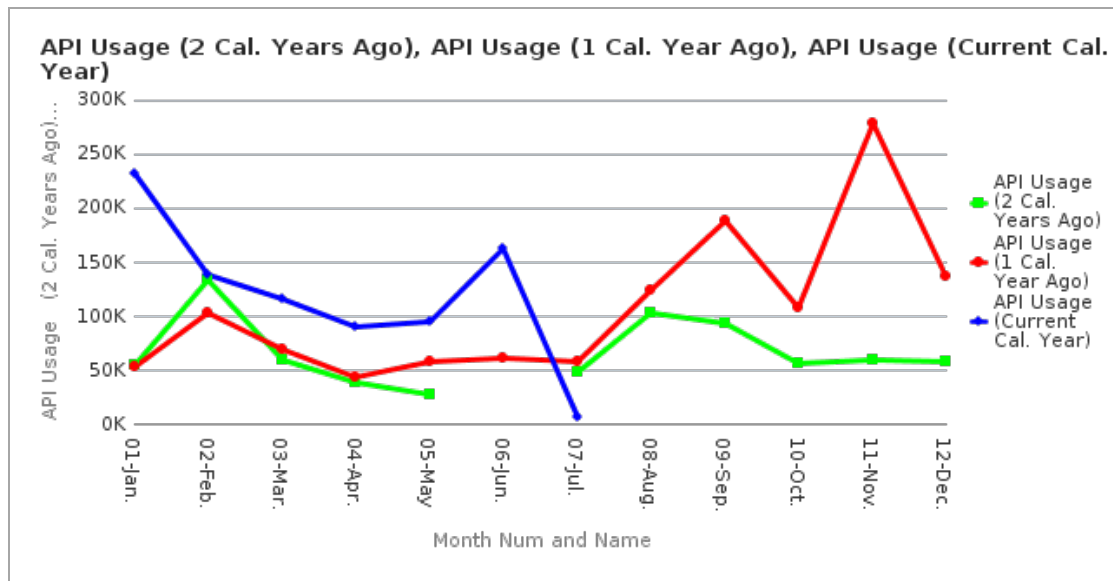

本館每日 APIRequests 上限為 76,000。

(TheDailyAPIRequestThresholdpermits1000APIcallspernumberofnameduserlicensesperday.76namedusersX1000calls=76,000dailyrequests.)

## 二、API executions YoY

與去年同期相比(YearoverYear)API 執行的變化

Month Num and Name	API Usage	API Usage	API Usage	% Increase/Decrease
	(2 Cal. Years Ago)	(1 Cal. Year Ago)	(Current Cal. Year)	Current and 1 Year Ago
01-Jan.	55,800	54,198	232,172	328%
02-Feb.	133,258	103,143	138,564	34%
03-Mar.	59,831	69,716	116,099	67%
04-Apr.	39,813	44,366	91,034	105%
05-May	27,280	58,307	96,077	65%
06-Jun.		62,129	162,466	161%
07-Jul.	48,208	58,754		
08-Aug.	102,740	124,095		
09-Sep.	93,864	188,716		
10-Oct.	56,193	108,337		
11-Nov.	60,313	278,175		
12-Dec.	58,290	137,961		