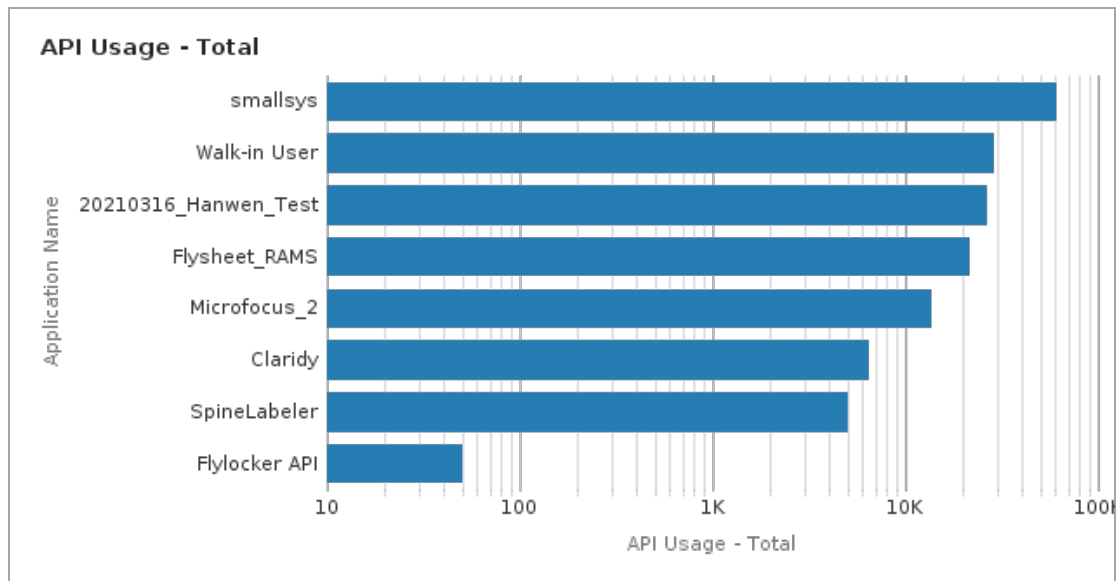

二、API executions YoY

與去年同期相比(YearoverYear)API 執行的變化

Month Num and Name	API Usage	API Usage	API Usage	% Increase/Decrease
	(2 Cal. Years Ago)	(1 Cal. Year Ago)	(Current Cal. Year)	Current and 1 Year Ago
01-Jan.	55,800	54,198	232,172	328%
02-Feb.	133,258	103,143	138,564	34%
03-Mar.	59,831	69,716	116,099	67%
04-Apr.	39,813	44,366	91,034	105%
05-May	27,280	58,307	96,077	65%
06-Jun.		62,129	162,466	161%
07-Jul.	48,208	58,754		
08-Aug.	102,740	124,095		
09-Sep.	93,864	188,716		
10-Oct.	56,193	108,337		
11-Nov.	60,313	278,175		
12-Dec.	58,290	137,961