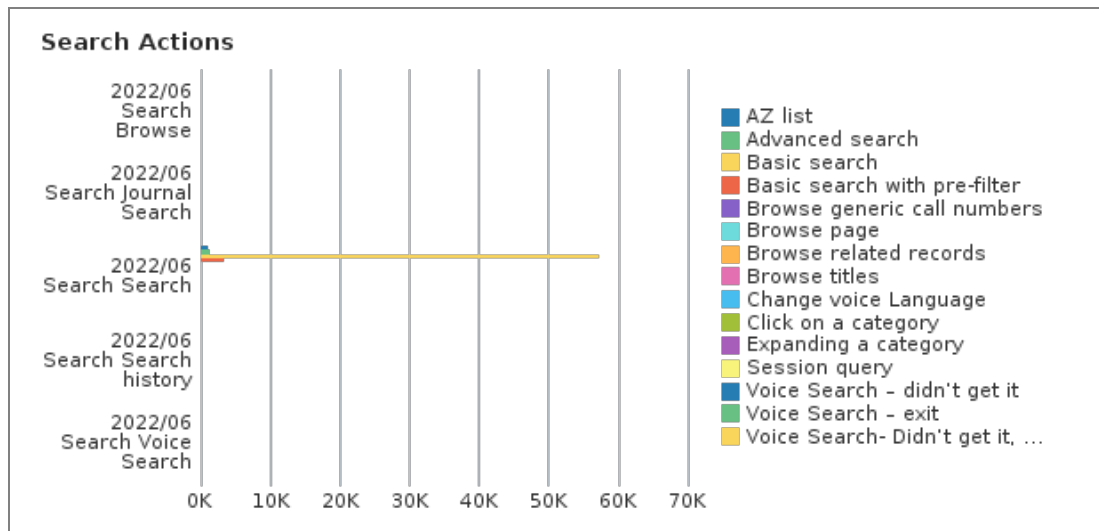

三. 使用者類型分析

排名	使用者類型	次數	百分比
1	未驗證 /GUEST	44,855	70.7%
2	001 碩士班學生 /Graduate(MA)	10,166	16.0%
3	000 大學部學生 /Undergraduate	4,626	7.3%
4	002 博士班學生 /Graduate(PhD)	1,562	2.5%
5	020 專任教師 /Full time faculty	522	0.8%
	其他	1,737	2.7%
	總計	63,468	100.00%

註：因 Primo 未要求讀者必須登入，故「未驗證」為最多，登入後所進行之查詢行為方能統計其使用者類型。

四. 查詢畫面功能點選使用統計

功能點選使用項目	次數	百分比
顯示完整紀錄(Display full record)	38,013	36.3%
點選題名(Click on title)	21,215	20.3%
檢索結果左側「僅顯示」項目(Click on availability statement)	13,012	12.4%
下一頁(Next page)	11,918	11.4%
後分類(Facet filtering)	3,235	3.1%
登入(Sign-in)	2,801	2.7%
資料庫連結(Main Menu Link 3)	2,170	2.1%
Controlled Vocabulary Displayed	1,564	1.5%
圖書館首頁(Main Menu Link 1)	1,374	1.3%
儲存到我的最愛(Save to eShelf)	1,230	1.2%
多版本顯示(Display FRBR versions)	1,073	1.0%