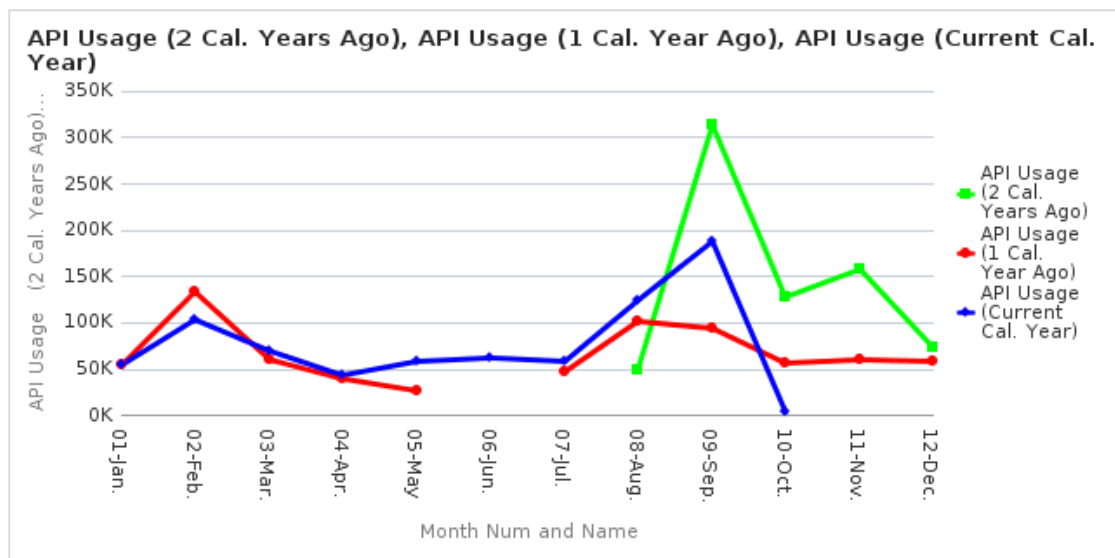

05-May		27,280	58,307	114%
06-Jun.			62,129	
07-Jul.		48,208	58,754	22%
08-Aug.	48,459	102,740	124,095	21%
09-Sep.	314,705	93,864	188,716	101%
10-Oct.	128,036	56,193		
11-Nov.	159,030	60,313		
12-Dec.	73,501	58,290		

肆、圖書館網站使用統計分析

一、網站瀏覽量統計

	本月(9月)	上月	本年度累計
頁次	228,165	131,136	1,584,218

二、網站熱門連結前二十大排名 [網址](#)

名次	連結名稱	網頁	累計瀏覽次數
1	首頁	/	111,999
2	本館開放時間	/zh_tw/2/201	10,495
3	圖書館連結	/sso/incculib	9,481
4	學生服務	/zh_tw/Student	6,401
5	行動版	?m=6100	5,930
6	館藏查詢功能說明	/zh_tw/search/101/10102	4,974
7	申請場地借用	/zh_tw/service/306/30602	4,272