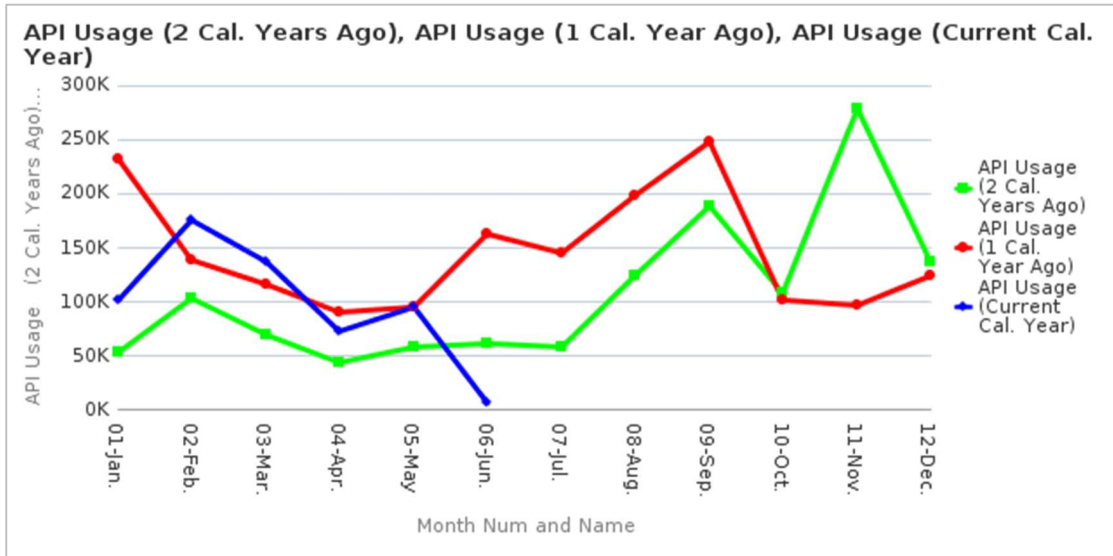

06-Jun.	62,129	162,466	
07-Jul.	58,754	144,648	
08-Aug.	124,095	197,806	
09-Sep.	188,716	248,993	
10-Oct.	108,337	101,595	
11-Nov.	278,175	96,409	
12-Dec.	137,961	123,715