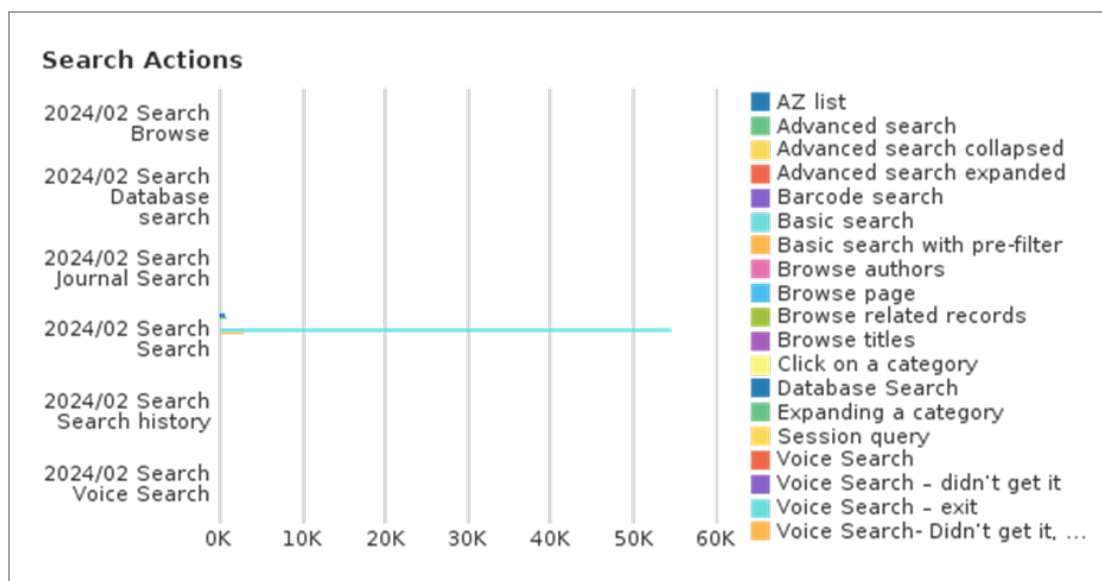

二、查詢行為統計

查詢行為	次數	百分比
簡易查詢(Basic search)	54,743	91.4%
預先篩選的簡易查詢(Basic search with pre-filter)	2,948	4.9%
進階查詢(Advanced search)	854	1.4%
A 到 Z 清單(AZ list)	707	1.2%
選擇類別-期刊檢索(Click on a category)*	130	0.2%
資料庫查詢(Database Search)*	71	0.1%
展開類別-期刊檢索(Expanding a category)*	57	0.1%
擴展進階檢索(Advanced search expanded)	56	0.1%
瀏覽查詢(Browse page)	55	0.1%
選擇類別-資料庫查詢(Click on a category)*	54	0.1%
折疊進階檢索(Advanced search collapsed)	50	0.1%
條碼號檢索(Barcode search)	40	0.1%
瀏覽查詢-題名(Browse titles)	35	0.1%
展開類別-資料庫查詢(Expanding a category)*	35	0.1%
語音查詢-退出(Voice Search – exit)	31	0.1%
從檢索歷程紀錄查詢(Session query)	19	0.0%
瀏覽相關紀錄(Browse related records)	11	0.0%
語音查詢-未取得(Voice Search – didn't get it)	9	0.0%
語音查詢-未取得，請確認您的麥克風(Voice Search- Didn't get it, please check your mic)	2	0.0%
瀏覽查詢-作者(Browse authors)	1	0.0%
查詢總計	59,909	100.0%