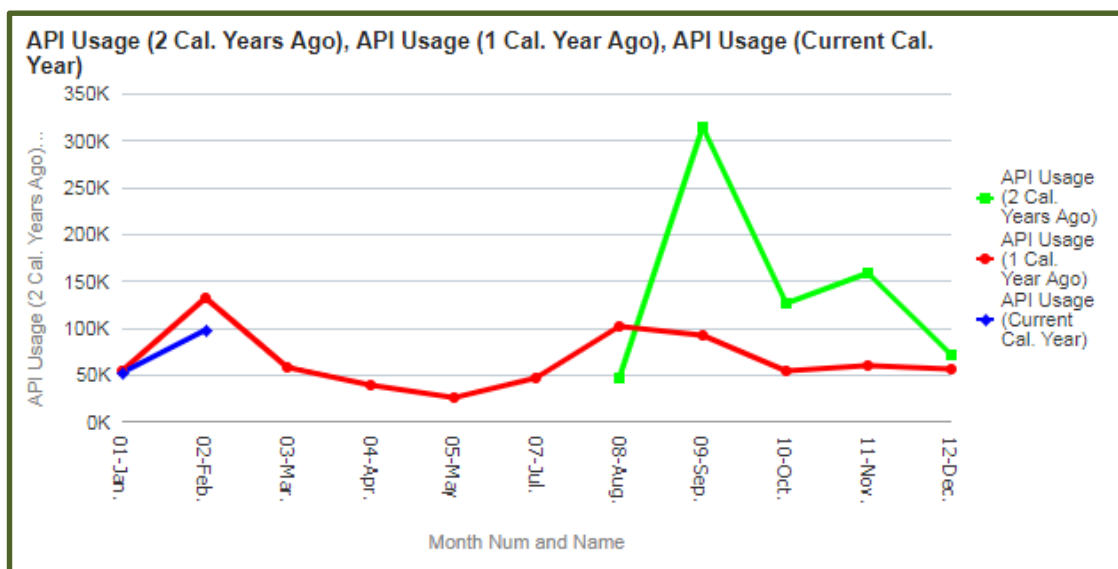

本館每日 API Requests 上限為 76,000。(The Daily API Request Threshold permits 1000 API calls per number of named user licenses per day. 76 named users X 1000 calls = 76,000 daily requests.)

二、API executions YoY

與去年同期相比(Year over Year)API 執行的變化

Month Num and Name	API Usage	API Usage	API Usage	% Increase / Decrease
	(2 Cal. Years Ago)	(1 Cal. Year Ago)	(Current Cal. Year)	Current and 1 Year Ago
01-Jan.		55,800	52,665	-6%

02-Feb.		133,258	99,075	-26%
03-Mar.		59,831		
04-Apr.		39,813		
05-May		27,280		
07-Jul.		48,208		
08-Aug.	48,459	102,740		
09-Sep.	314,705	93,864		
10-Oct.	128,036	56,193		
11-Nov.	159,030	60,313		
12-Dec.	73,501	58,290		