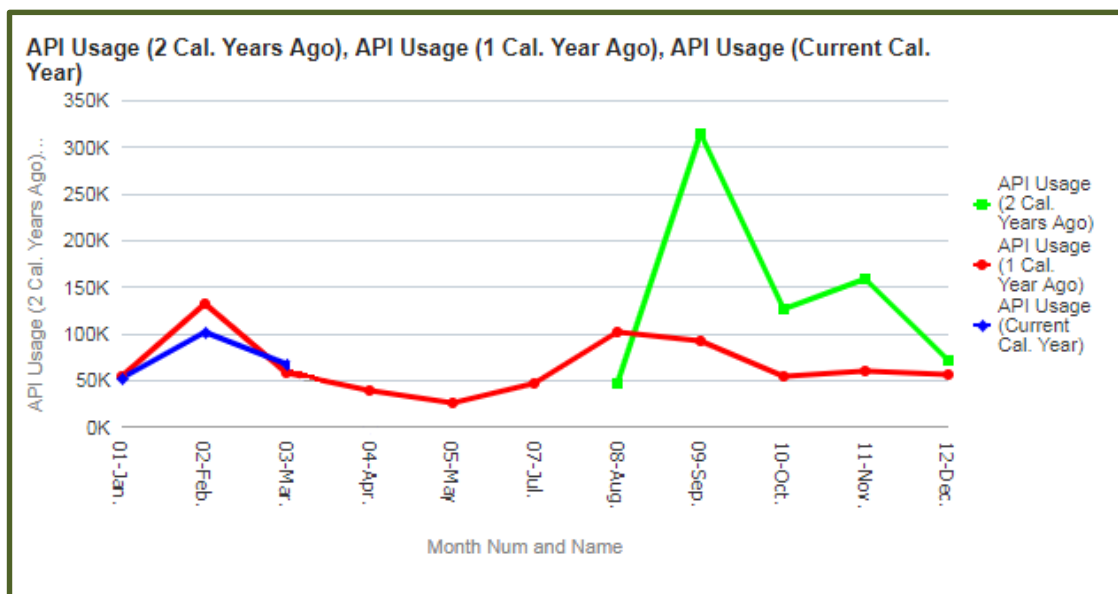

02-Feb.		133,258	99,075	-26%
03-Mar.		59,831	69,716	17%
04-Apr.		39,813		
05-May		27,280		
07-Jul.		48,208		
08-Aug.	48,459	102,740		
09-Sep.	314,705	93,864		
10-Oct.	128,036	56,193		
11-Nov.	159,030	60,313		
12-Dec.	73,501	58,290		

肆、新版網站使用統計分析

一、網站瀏覽量統計

	本月(3月)	上月	本年度累計
頁次	229,920	149,872	571,142
備註	2021年網站瀏覽量累計		

二、網站熱門連結前二十大排名 [網址](#)

名次	連結名稱	網頁	累計瀏覽次數
1	首頁	/	130,260
2	圖書館連結	/sso/incculib	10,871
3	一般訪客	/zh_tw/Guest	8,460
4	本館開放時間	/zh_tw/2/201	7,714