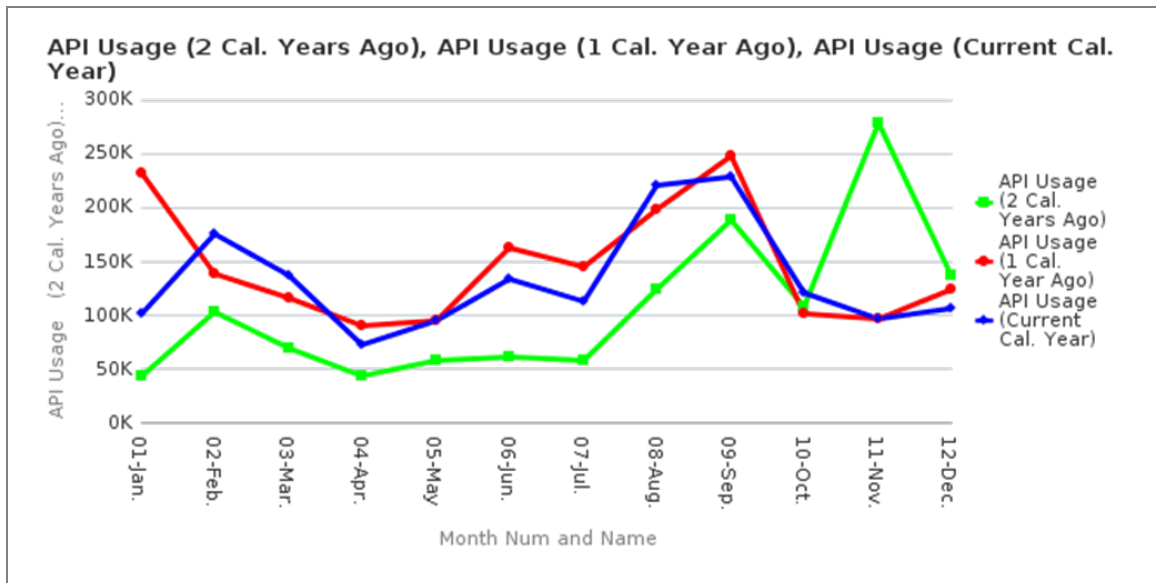

Month Num and Name	API Usage (2 Cal. Years Ago)	API Usage (1 Cal. Year Ago)	API Usage (Current Cal. Year)	% Increase / Decrease Current and 1 Year Ago
07-Jul.	58,754	144,648	112,368	-22%
08-Aug.	124,095	197,806	220,881	12%
09-Sep.	188,716	248,993	229,427	-8%
10-Oct.	108,337	101,595	121,110	19%
11-Nov.	278,175	96,409	97,439	1%
12-Dec.	137,961	123,715	106,476	-14%