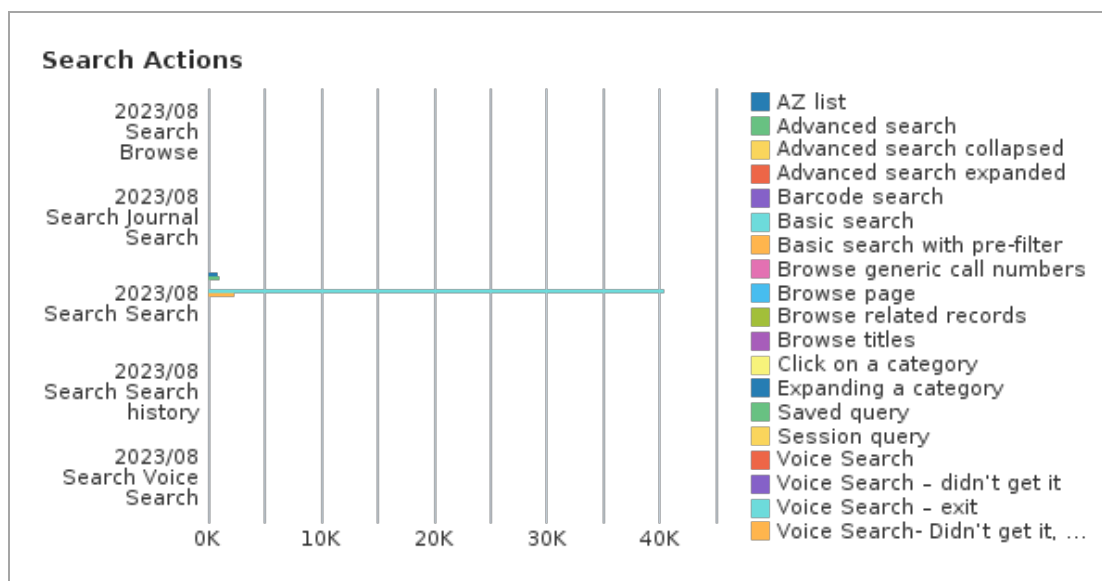

二、 查詢行為統計

查詢行為	次數	百分比
簡易查詢(Basic search)	40,514	89.8%
預先篩選的簡易查詢(Basic search with pre-filter)	2,351	5.2%
進階查詢(Advanced search)	1,052	2.3%
A 到 Z 清單(AZ list)	771	1.7%
選擇類別(Click on a category)*	105	0.2%
擴展進階檢索(Advanced search expanded)	88	0.2%
瀏覽查詢(Browse page)	49	0.1%
展開類別-資料庫檢索(Expanding a category)*	45	0.1%
折疊進階檢索(Advanced search collapsed)	38	0.1%
條碼號檢索(Barcode search)	28	0.1%
瀏覽查詢-題名(Browse titles)	26	0.1%
語音查詢-退出(Voice Search – exit)	22	0.0%
從檢索歷程紀錄查詢(Session query)	12	0.0%
瀏覽相關紀錄(Browse related records)	7	0.0%
語音查詢-未取得(Voice Search – didn't get it)	5	0.0%
語音查詢(Voice Search)	2	0.0%
瀏覽查詢-索書號(中文) (Browse generic call numbers)	1	0.0%
從已存查詢條件查詢(Saved query)	1	0.0%
語音查詢-未取得，請確認您的麥克風(Voice Search- Didn't get it, please check your mic)	1	0.0%
查詢總計	45,118	100.00%