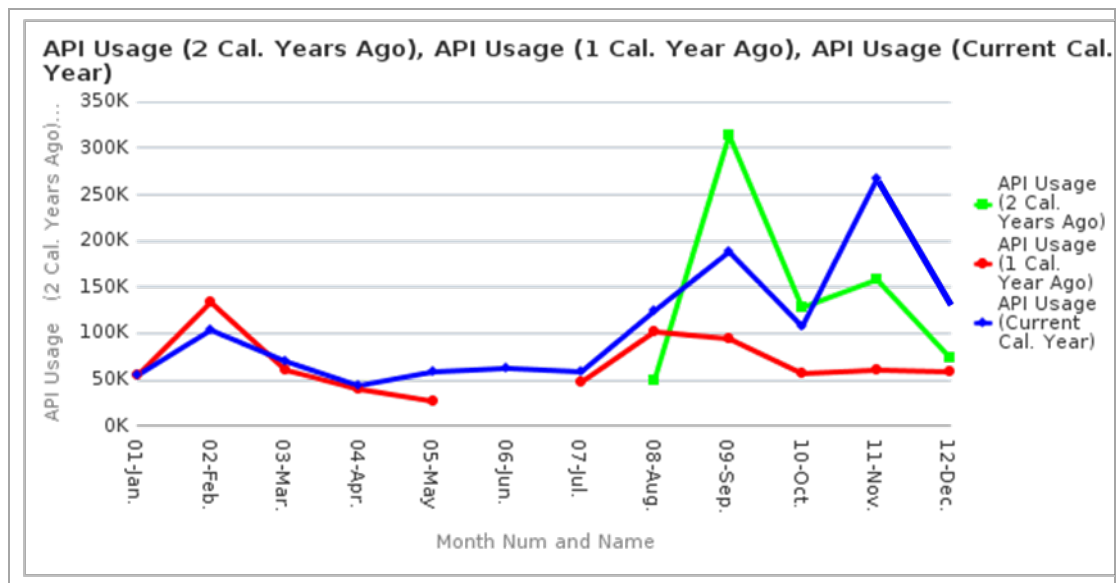

04-Apr.		39,813	44,366	11%
05-May		27,280	58,307	114%
06-Jun.			62,129	
07-Jul.		48,208	58,754	22%
08-Aug.	48,459	102,740	124,095	21%
09-Sep.	314,705	93,864	188,716	101%
10-Oct.	128,036	56,193	108,337	93%
11-Nov.	159,030	60,313	278,175	361%
12-Dec.	73,501	58,290	137,961	137%

肆、圖書館網站使用統計分析

一、網站瀏覽量統計

	本月(12月)	上月	本年度累計
頁次	197,151	206,295	2,215,183

二、網站熱門連結前二十大排名 [網址](#)

名次	連結名稱	網頁	累計瀏覽次數
1	首頁	/	106,326
2	圖書館連結	/sso/incculib	9,983
3	申請場地借用	/zh_tw/service/306/30602	6,235
4	本館開放時間	/zh_tw/2/201	5,942
5	館藏查詢功能說明	/zh_tw/search/101/10102	5,043
6	一般訪客	/zh_tw/Guest	4,826